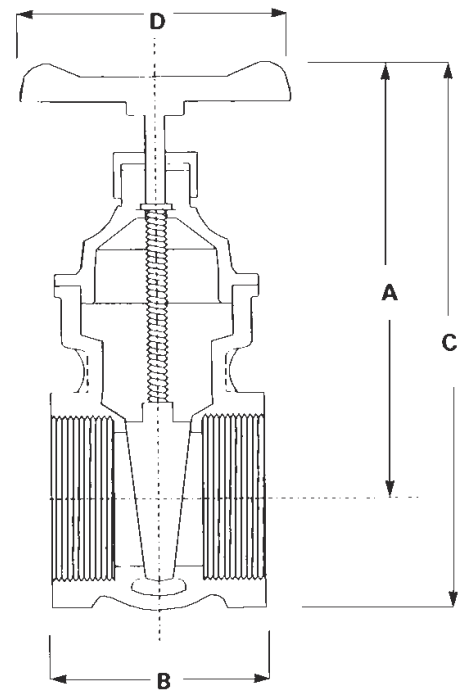

# FULL PATTERN GATE VALVE WITH FIP THREADED ENDS

Non-Rising Stem  
Solid Wedge Disk  
200 WOG  
Complies with Lead-Free Plumbing Laws  
180° F Maximum Temperature

## MATERIALS

PART	1/2" – 1"	1 1/4" – 4"
Body	C46500	C46500
Bonnet	C46500	C46500
Wedge	C46500	C46500
Stem	HPb57-3	HPb57-3
Packing Nut	HPb57-3	HPb57-3
Packing	PTFE	
O-Ring		NBR
Handle	Al	Al
ID Tag	Al	Al
Nut	Fe	Fe

## SIZES

DIMENSIONS		1/2"	3/4"	1"	1 1/4"	1 1/2"	2"	2 1/2"	3"	4"
<b>A</b>	Center of Port to Top	2.95	3.42	3.9	4.25	4.8	5.88	6.5	7.38	9.75
<b>B</b>	End to End	1.77	1.85	2.13	2.34	2.56	2.76	3.12	3.25	4.5
<b>C</b>	Overall Height	3.25	4	4.68	5.63	6.13	7	8.25	9.5	12.5
<b>D</b>	Wheel Diameter	2.13	2.48	2.48	2.63	3	3.48	3.75	4.25	4.75
	Weight (lbs.)	0.5	0.066	1	1.5	1.9	2.94	4.65	5.59	12.8